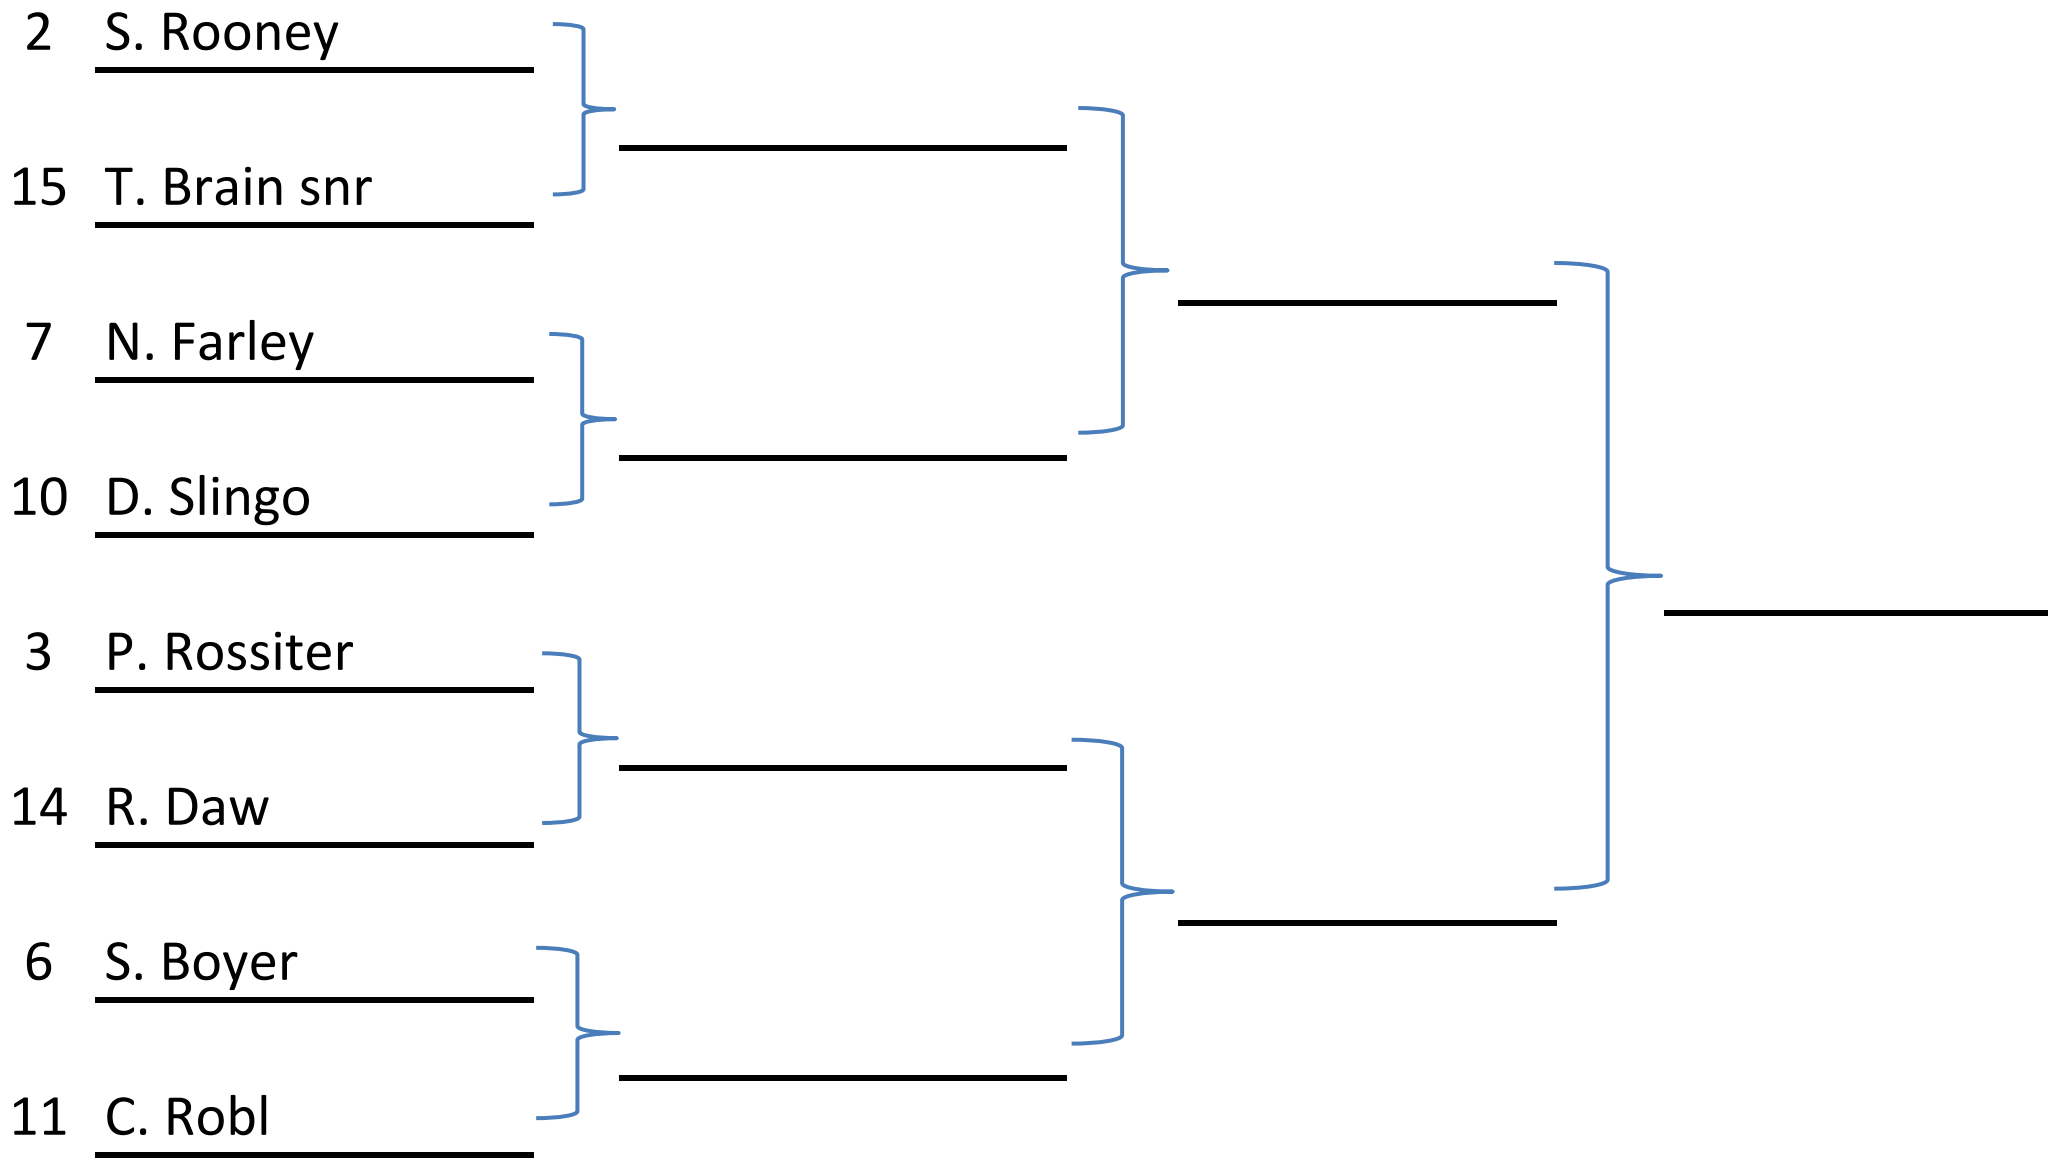

2012 Murray Slee Knockout

Matches to be played by

19/02/2012

4/03/2012

18/03/2012

1/04/2012

If unavailable please advise ASAP