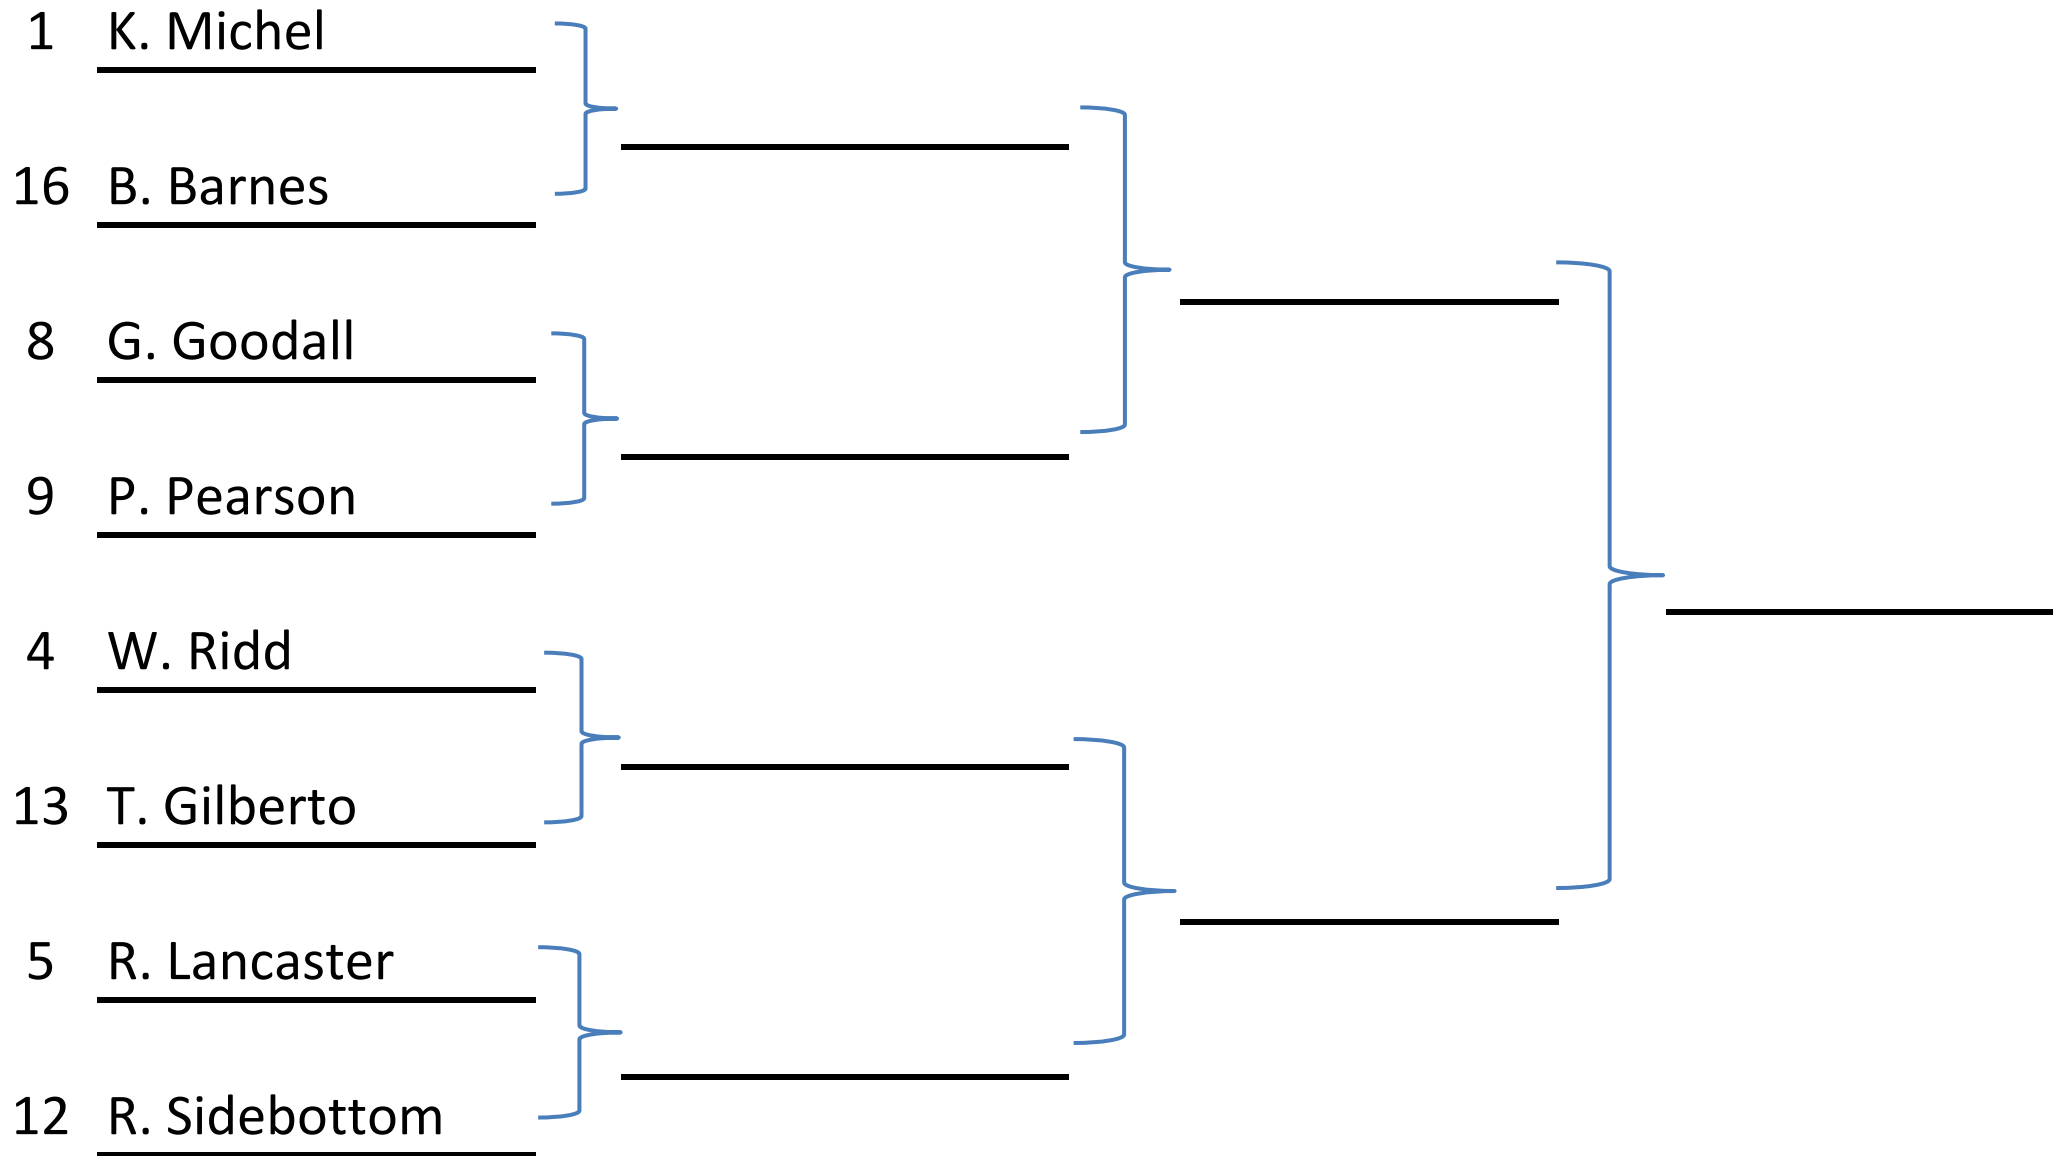

2012 Murray Slee Knockout

Matches to be played by

19/02/2012

4/03/2012

18/03/2012

1/04/2012

If unavailable please advise ASAP