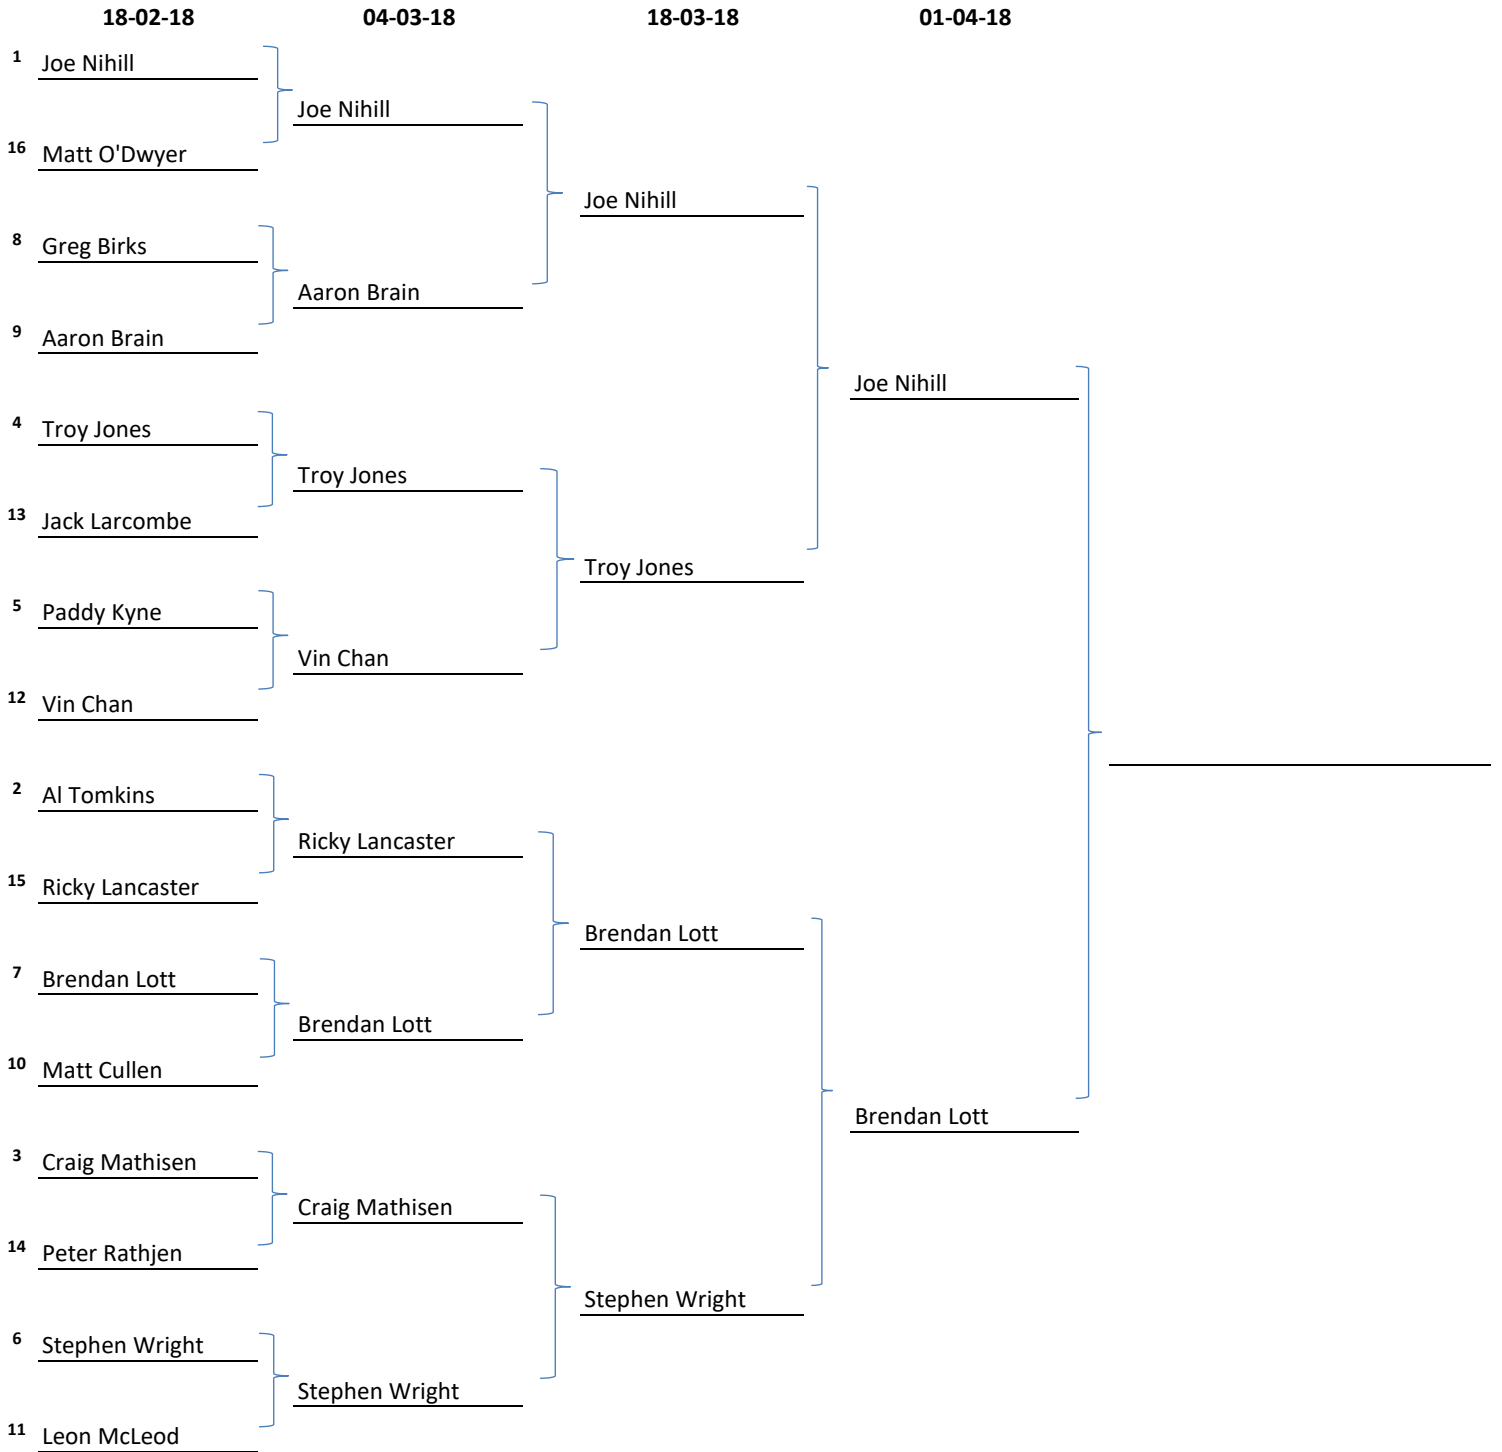

# 2018 Murray Slee Knockout

Matches to be played by the Sunday dates as below

If unavailable please advise ASAP