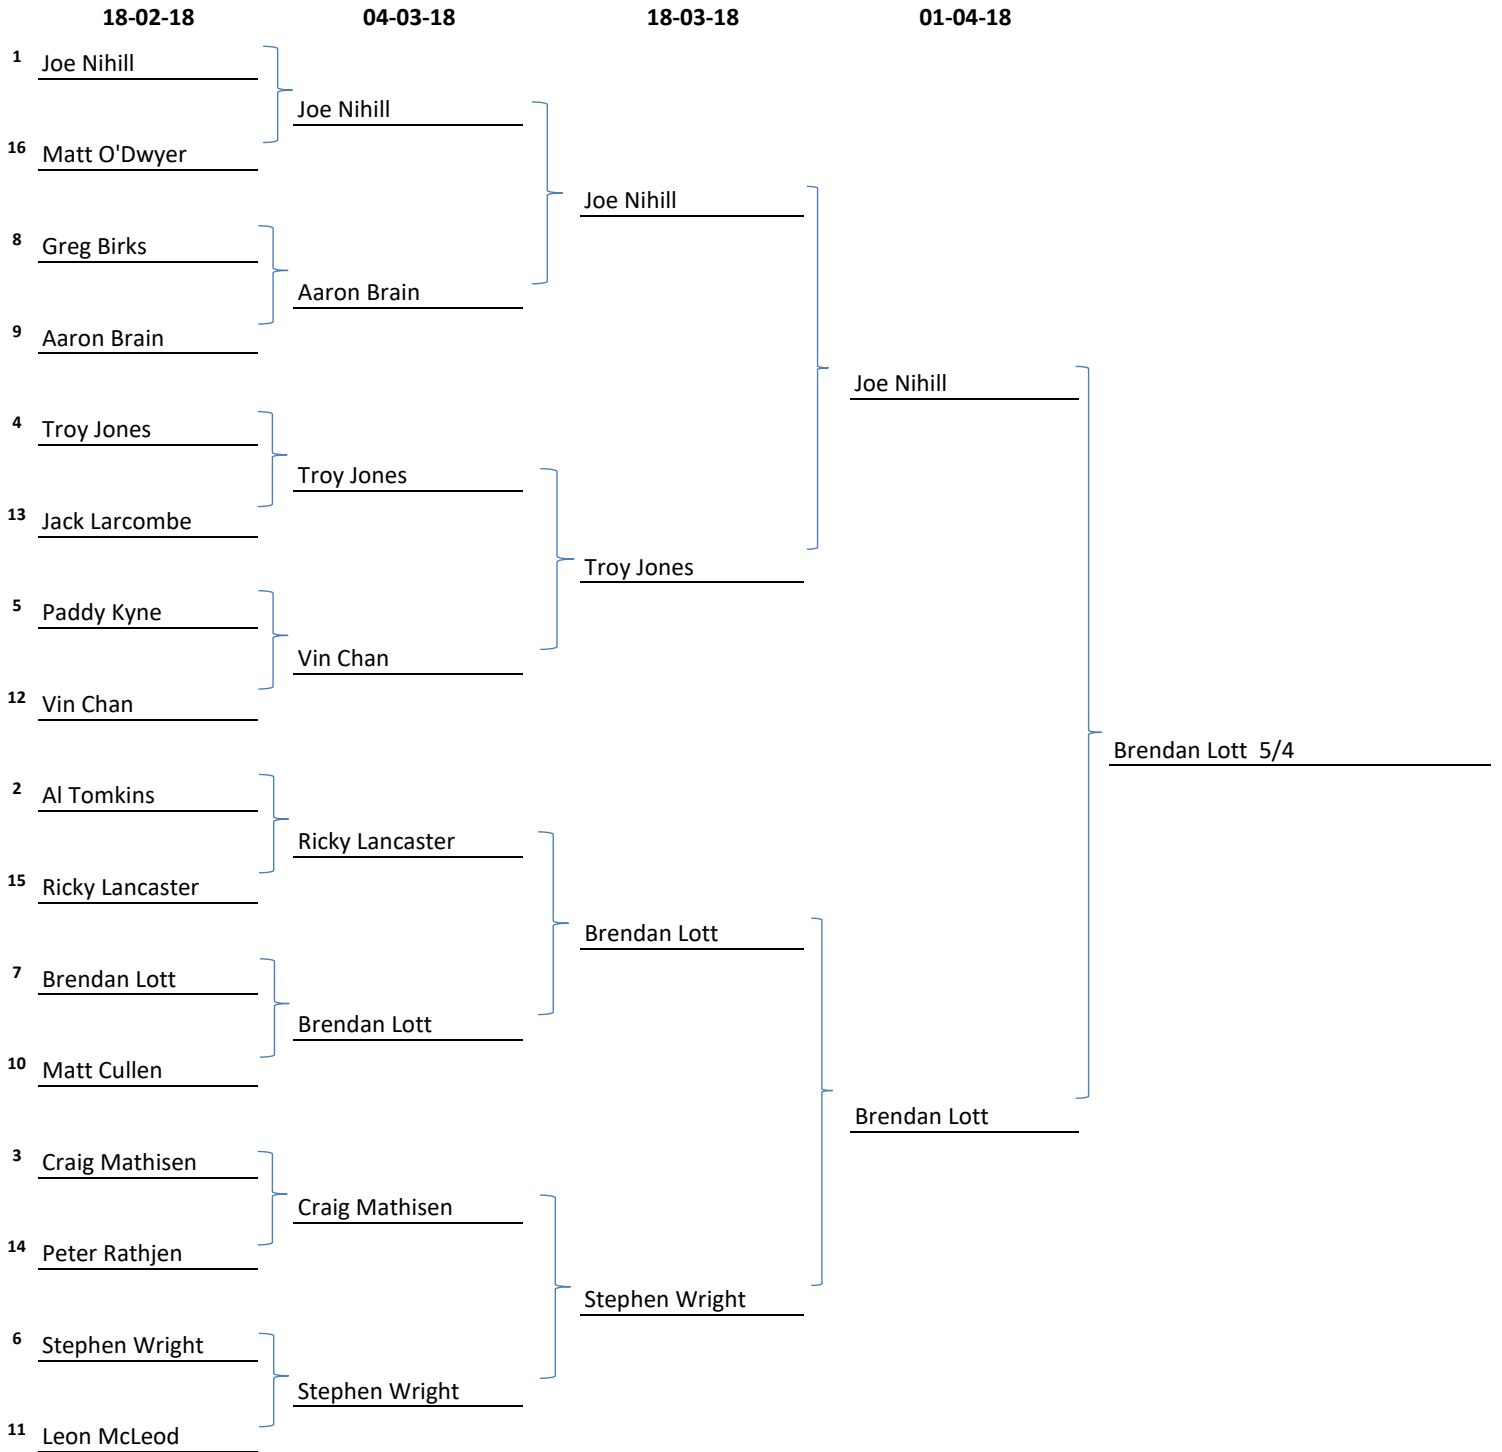

# 2018 Murray Slee Knockout

Matches to be played by the Sunday dates as below

If unavailable please advise ASAP