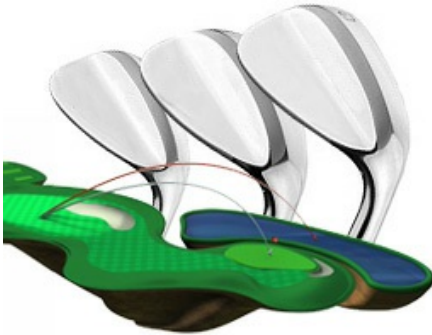

© 2012 Taylor Made Golf Limited

FITTING CLUBS AVAILABLE AT PRO SHOP NOW

Thursday 23rd February 2012

Stableford 67 players

O'Connors Farm Machinery

A Grade Winner	Warren Snow (7)	41pts
A Grade Runner up	Mark Washington (8)	39pts
B Grade Winner	Roland Hunt (23)	42pts
B Grade Runner up	Chris O'Brien (40)	40pts
NTP 12th	David Faram	
NTP 17th	Chris O'Brien	
Pro Balls to		37 c/b